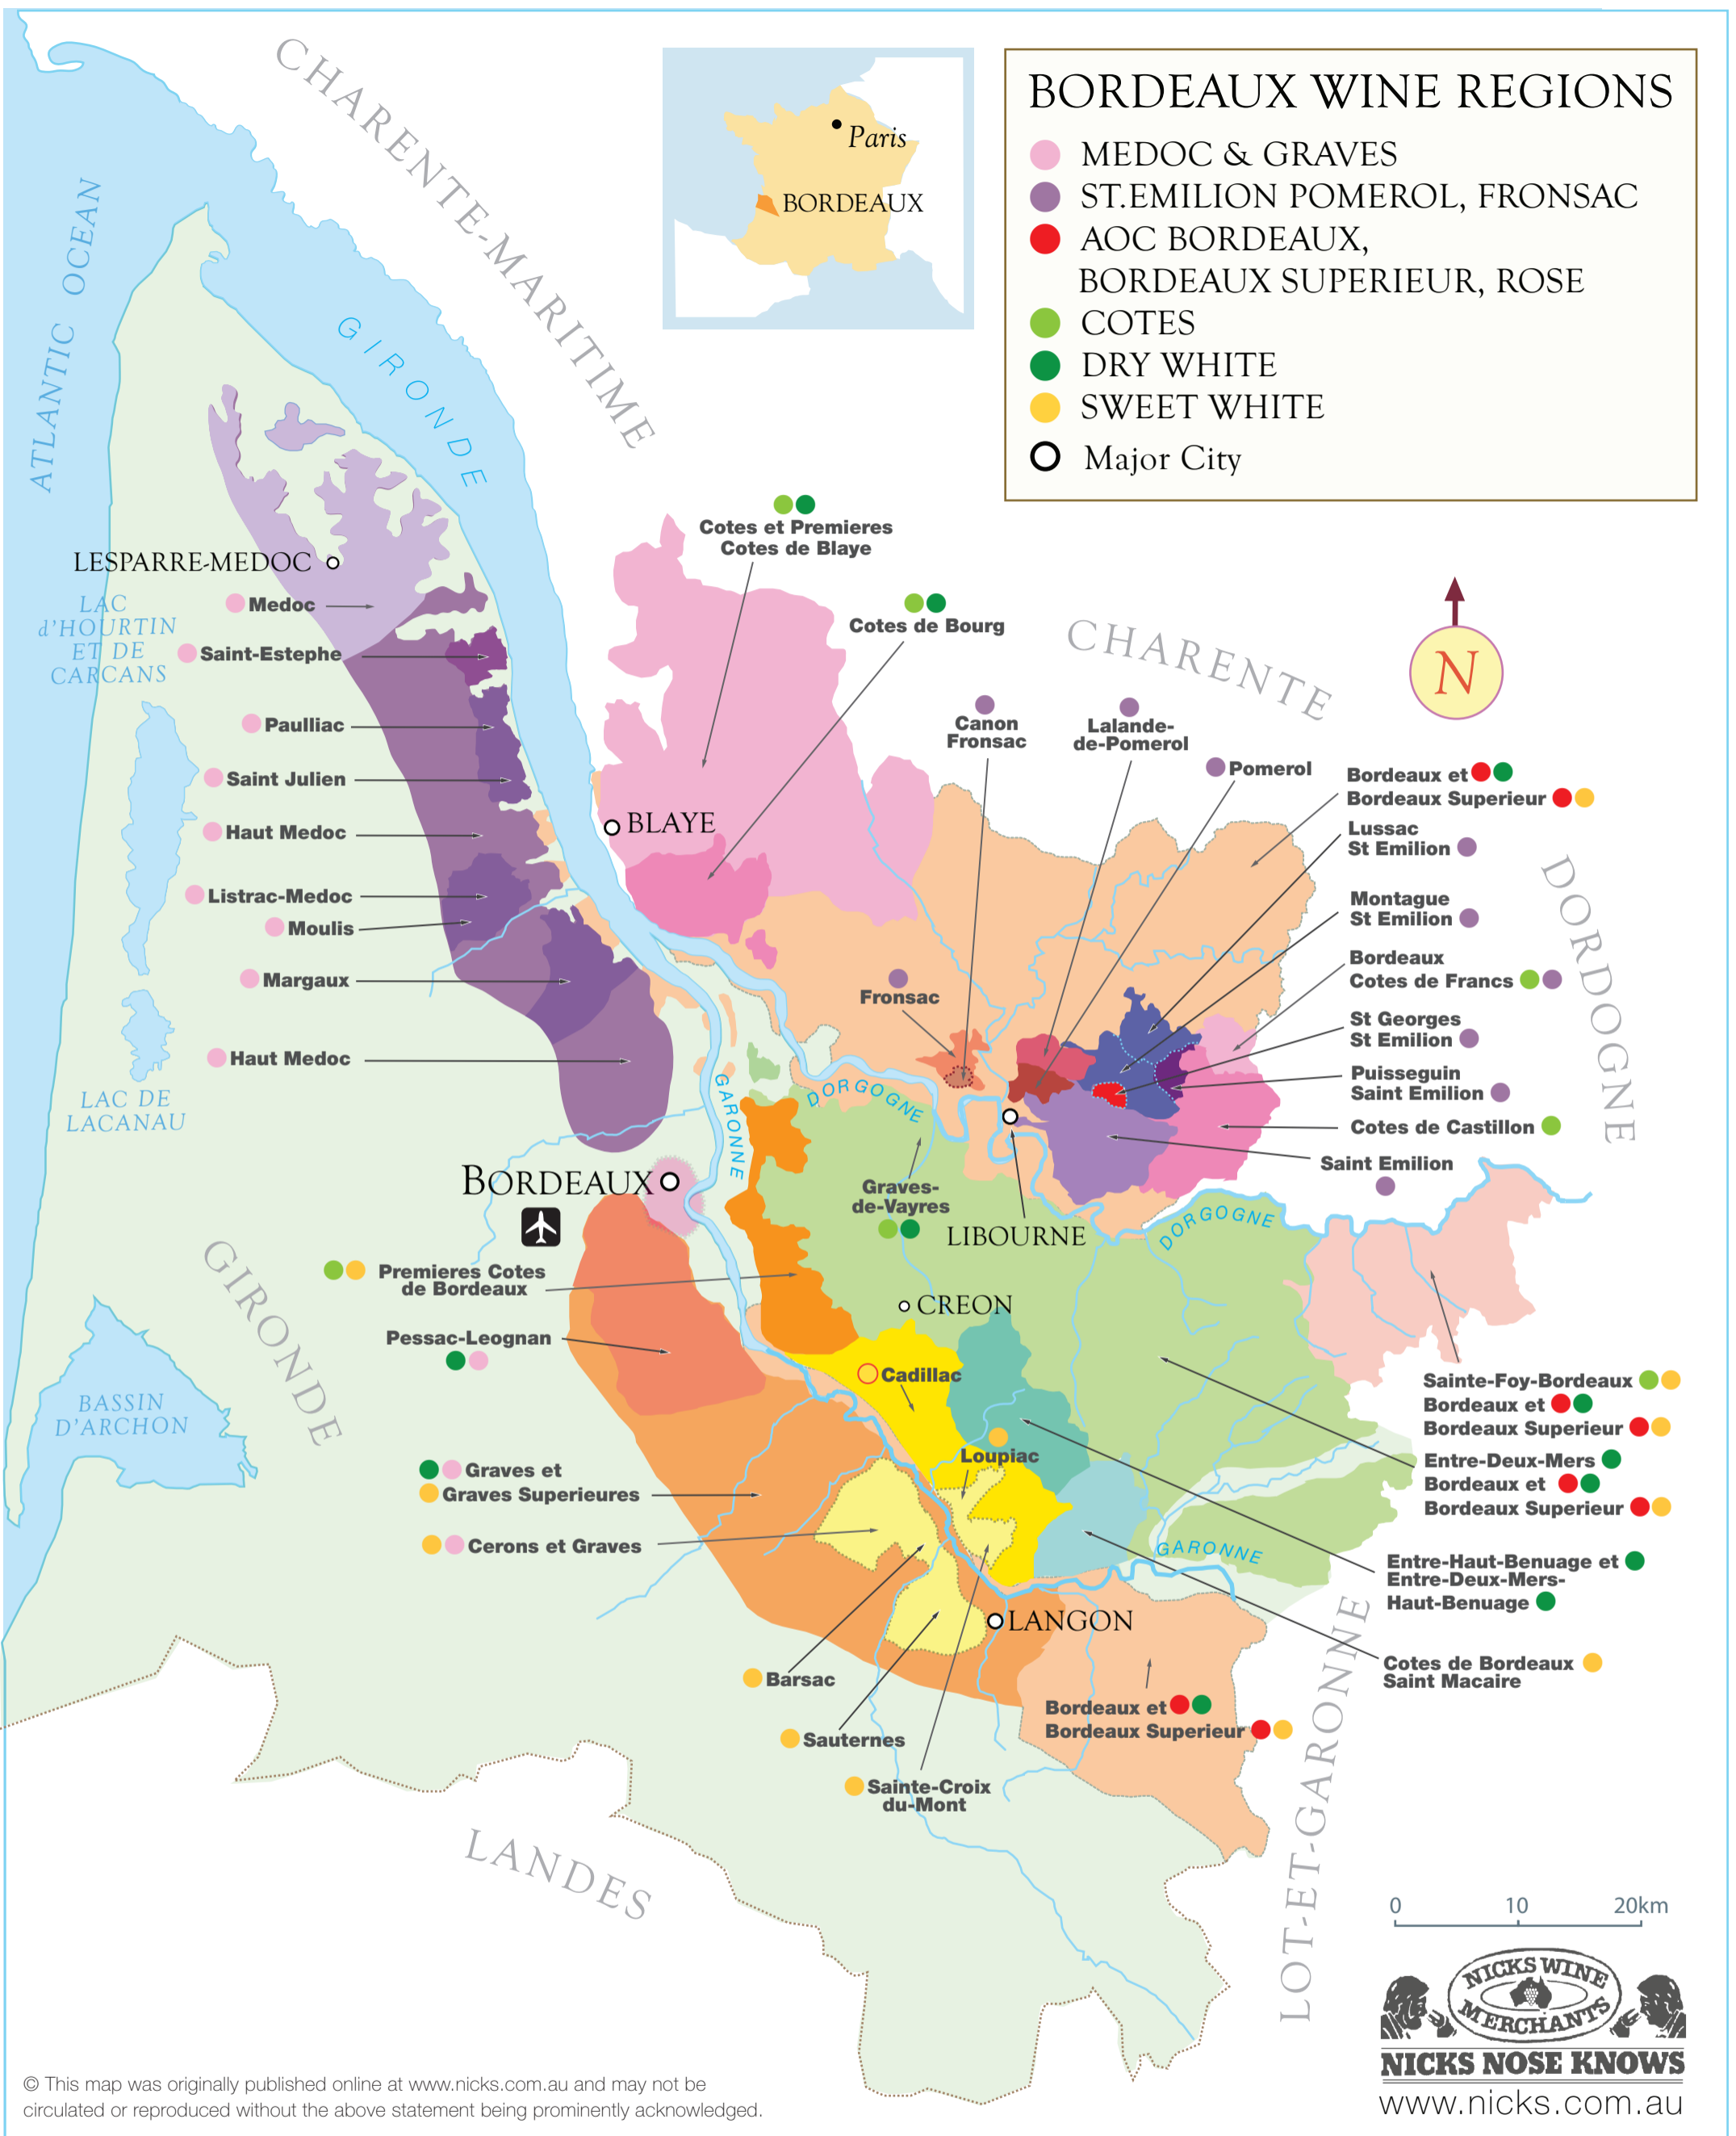

BORDEAUX WINE REGIONS

- MEDOC & GRAVES
- ST.EMILION POMEROL, FRONSAC
- AOC BORDEAUX, BORDEAUX SUPERIEUR, ROSE
- COTES
- DRY WHITE
- SWEET WHITE
- Major City

© This map was originally published online at www.nicks.com.au and may not be circulated or reproduced without the above statement being prominently acknowledged.